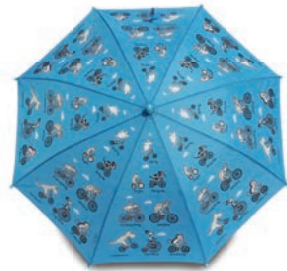

## COLOUR CHANGING UMBRELLA

Magical umbrellas that change colour when wet. Coloured handles. Velcro fastener to close when down. Smooth and safe opening designed for children with safety tips on end - EN71 Tested. Open diameter 82cm / Closed length 66cm