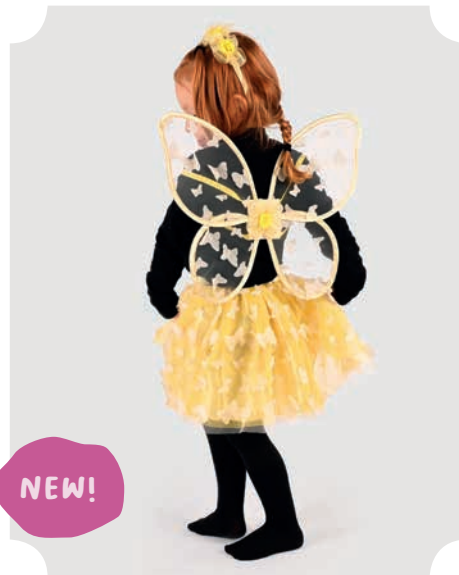

NEW!

FLOWER FAIRY SET PINK

F97474 98-104 CL 2-4 YEARS
F97475 110-116 CL 4-6 YEARS
F97476 122-128 CL 6-8 YEARS

Fairy set including tutu skirt, fairy wings and headpiece. Layered skirt with elastic waistband. Sheer wings with elastic shoulder straps. Headpiece with decorative flower details.