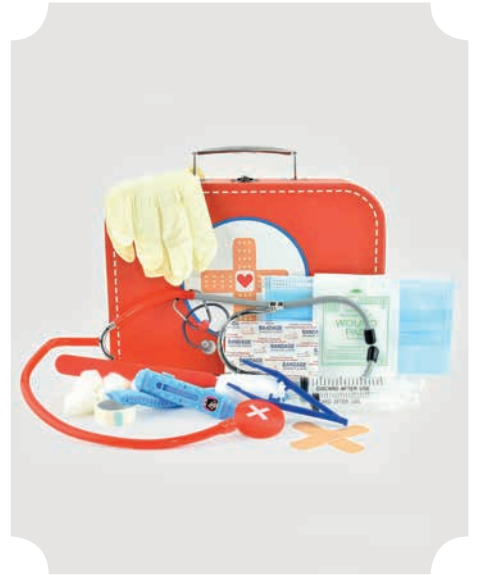

Fire fighter t-shirt made of 100% BCI cotton.

FIRE FIGHTER HELMET RED

F1020 One Size (Adjustable size)

Red plastic fire fighter helmet. Adjustable sizing band inside.

FIRE FIGHTER COSTUME BLACK

F1018 110-116 CL 4-6 YEARS

Black fire fighter costume with four pieces. Incl. pants with elastic waist, jacket with hook-and-loop closure, red plastic helmet and black balaclava.

**DOCTOR COSTUME
WHITE**

F1030 104-116 CL 4-6 YEARS

Doctor costume incl. white coat with buttons and pockets, mint green scrubs and cap, and a stethoscope.

**COTTON COAT
WHITE**

F1035 110-116 CL 4-6 YEARS

White cotton coat with buttons and pockets.

**DOCTOR BAG AUTHENTIC
RED**