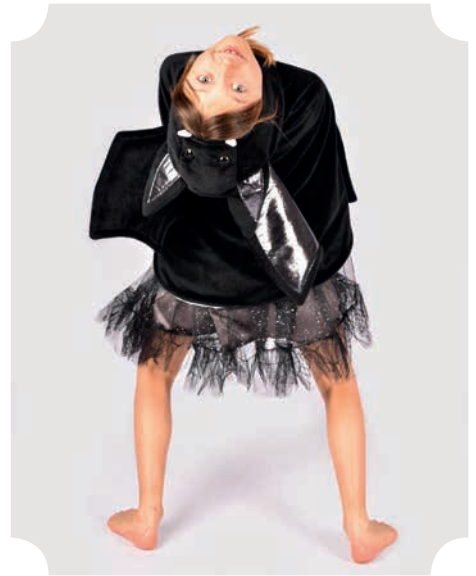

**CAPE BAT DELUXE
BLACK**

F77630 98-128 CL 3-8 YEARS

Black plush bat cape with hood. Silver metallic details. Plastic eyes and ears on hood. Wings on the back. Hook-and-loop closure by the neck.