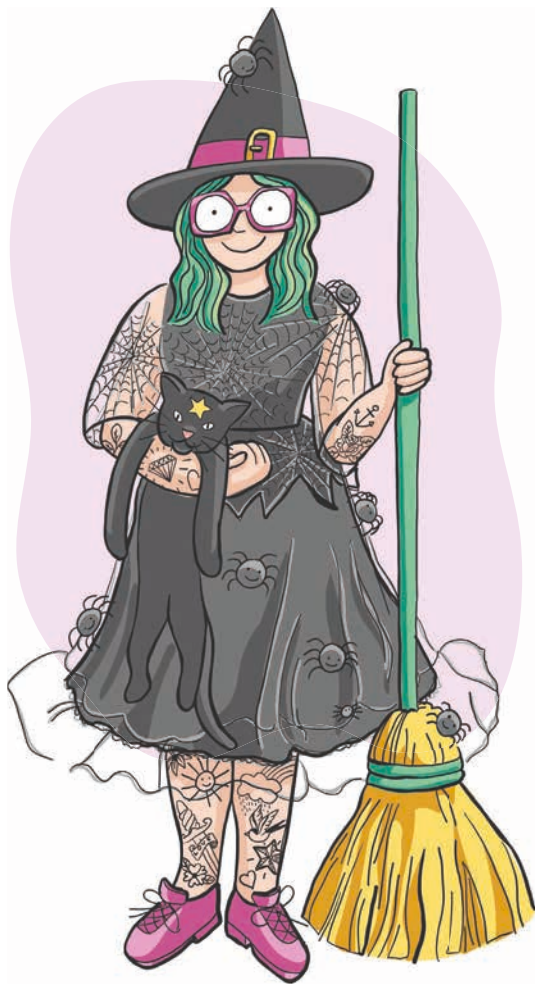

**SPIDER WEB CAPE
BLACK**

F7763 98-128 CL 3-8 YEARS

Sheer spider web cape with hood. Hook-and-loop closure by the neck.

**SPIDER TOTE BAG
BLACK**

F78255 One Size (25 cm)

Black spider tote bag. Padded parts such as legs and eyes. Small handle and detachable/adjustable shoulder strap. Hidden pocket inside with hook-and-loop closure.