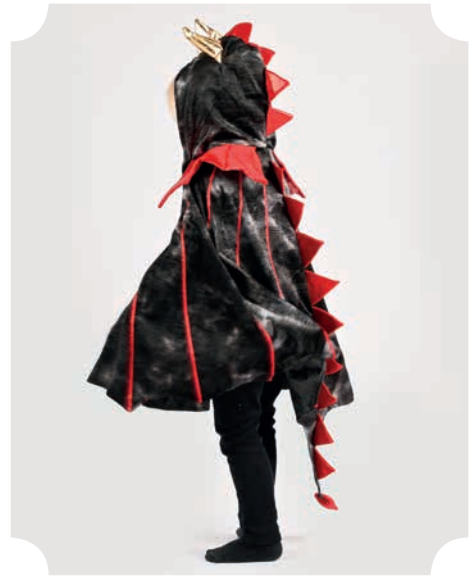

Shiny dragon cape with lightly padded hood, wings and spikes. Black details. Hook-and-loop closure by the neck.

**DRAGON CAPE
BLACK**

F75202 98-128 CL 2-8 YEARS

Black and red dragon cape with lightly padded hood, wings and spikes. Hook-and-loop closure by the neck.