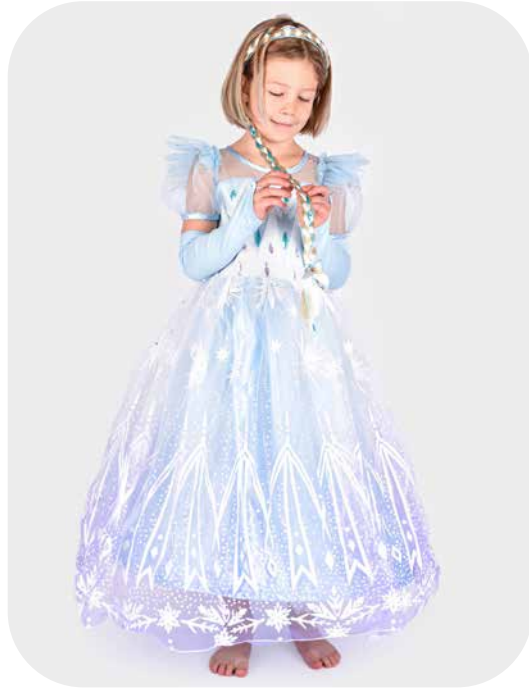

F60621 98-104 CL 2-4 YEARS
F60622 110-116 CL 4-6 YEARS
F60623 122-128 CL 6-8 YEARS

Yellow princess dress with rose details.
Includes yellow velvet arm covers.

ROYAL COSTUMES

ELLIE
PRINCESS DRESS WINTER
LIGHT BLUE