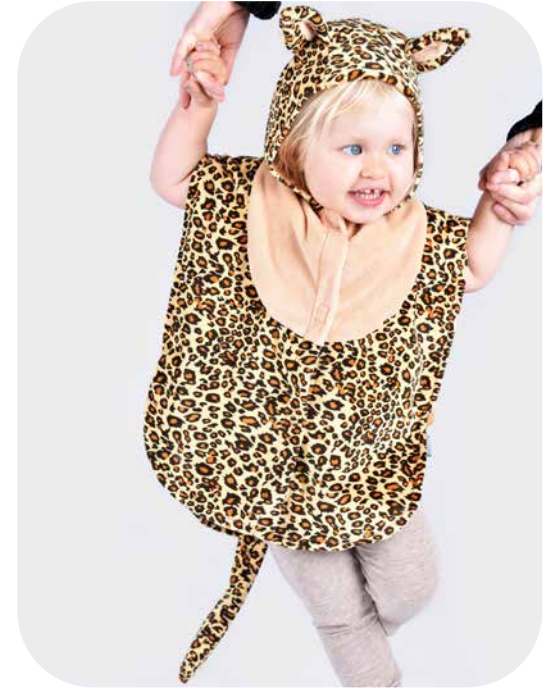

KLÖSA
MINI CAPE LEOPARD
PATTERNED

F9907 86-110 CL 1-4 YEARS

Leopard mini cape with hood. Soft plush fabric. Tail in the back. Velcro closure in the front and elastic ribbons on the sides.