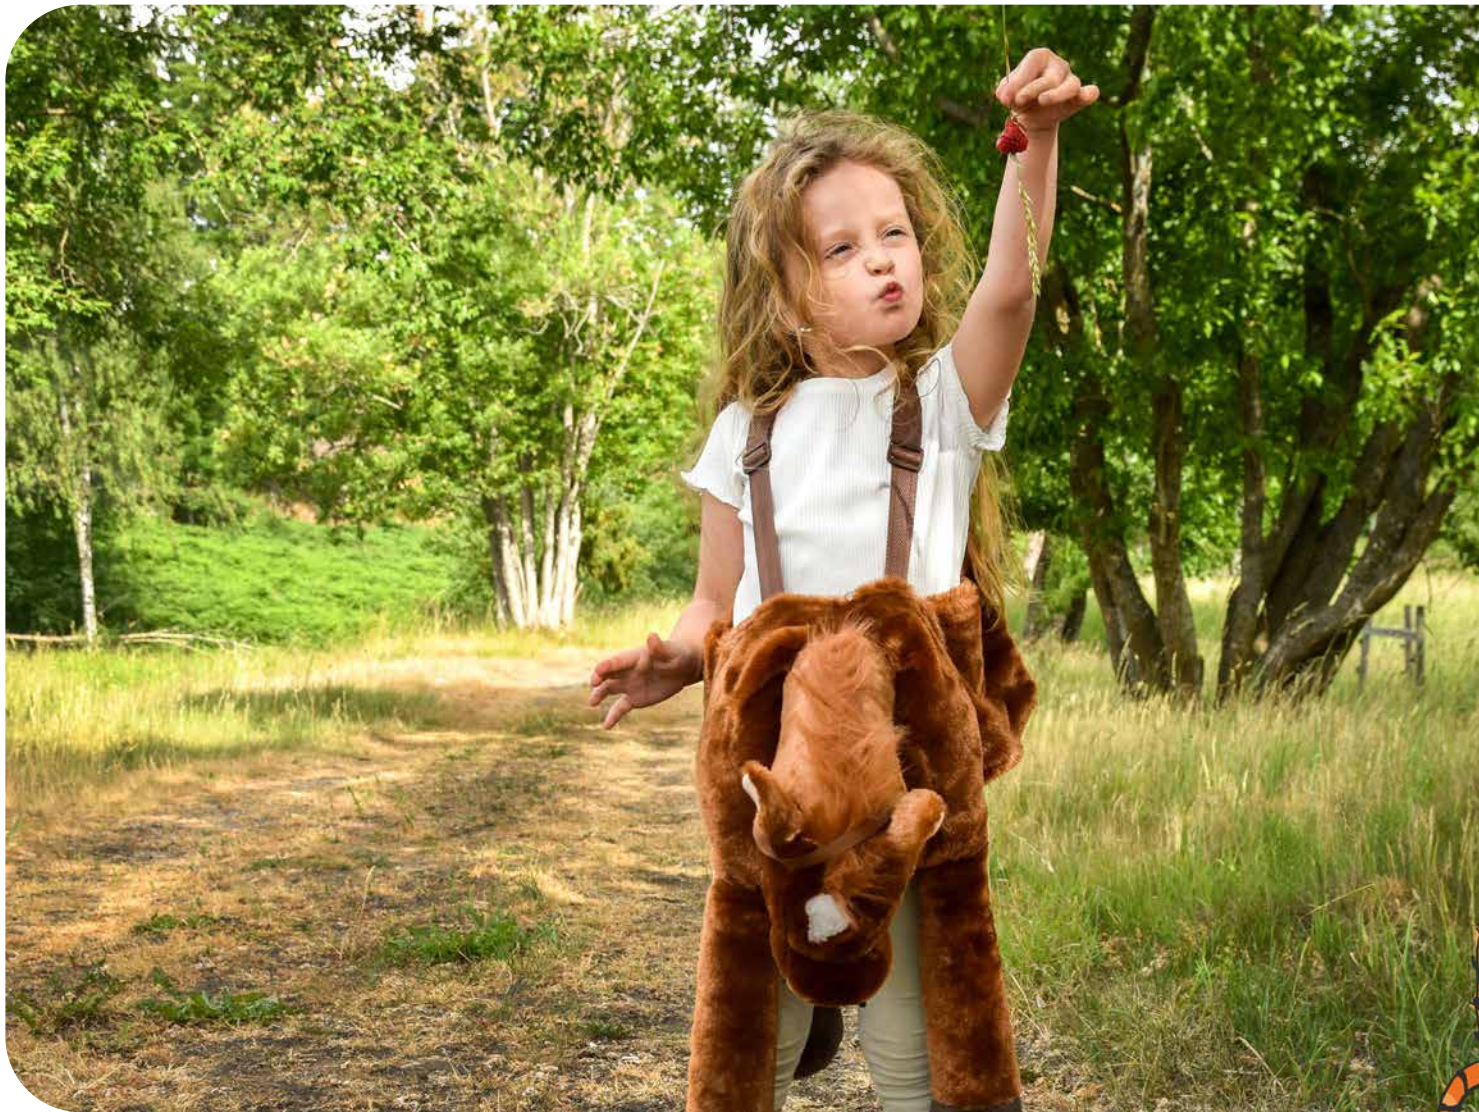

THERE ARE NO SUCH THING AS TOO MANY ANIMAL COSTUMES

What animal did you prefer to dress up as when you were a kid? Was it a cat, horse, rabbit or something a bit more exotic like a tiger, giraffe or perhaps a lion?

Dressing up as animals is the perfect way to both explore different behaviours, relationships and to travel to different places like the savanna, jungle or the local farm (without even having to leave the garden or the living room).

Discover our many fluffy and comfy animal costumes, capes and accessories that are all equipped with both practical as well as imaginative details.