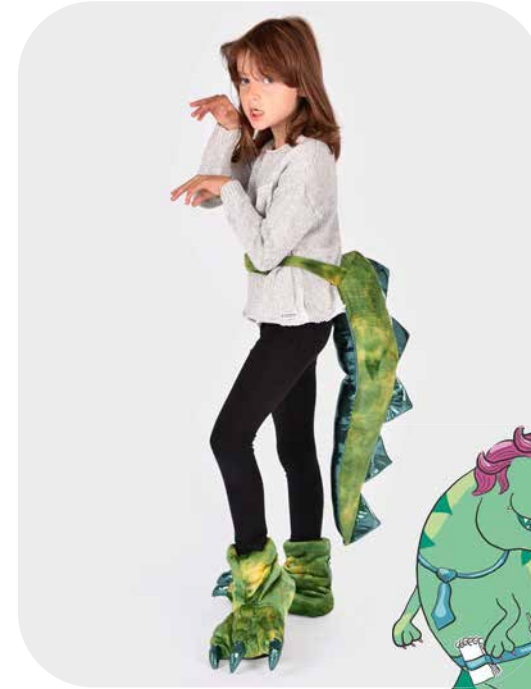

**POLARE
DRAGON RIDE-ON
BLUE**

F96000 98-128 CL 3-8 YEARS

Blue dragon jump-in with padded details. Golden wings. Braces which are adjustable in size.

**SVÄNGIGA
DINOSAUR SET
GREEN**

F97560 One Size

Dinosaur set including padded tail and slippers (EU size 30-34). The tail has velcro closure by the waist.