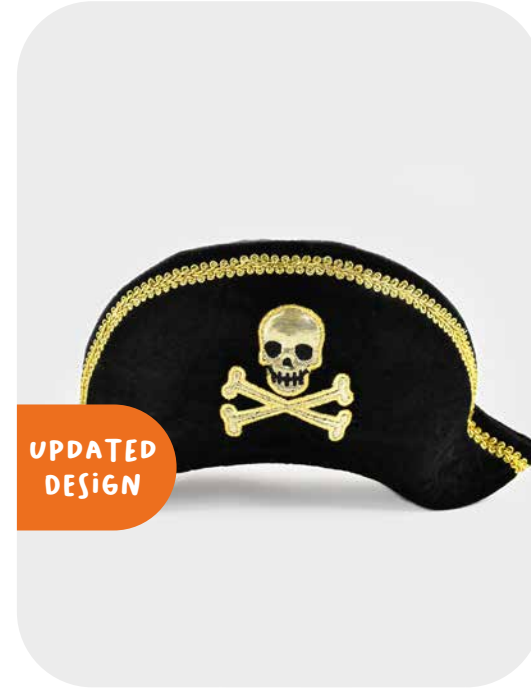

SKEPP OHOJ
PIRATE COSTUME VELVET
DELUXE BLACK

F7585 98-128 CL 3-8 YEARS

Pirate costume including black velvet cape and black velvet hat, both with golden details.

SKEPP OHOJ
PIRATE HAT VELVET DELUXE
BLACK