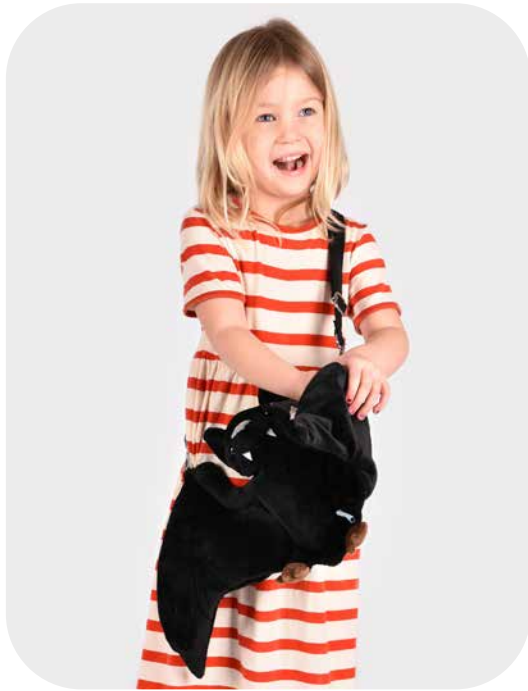

HALLOWEEN

**BALL
CAPE BAT DELUXE
BLACK**

F77630 98-128 CL 3-8 YEARS

Black plush bat cape with hood. Silver metallic details. Plastic eyes and ears on hood. Wings on the back. Velcro closure by the neck.

**TUFF
BAT CAPE CRUSHED VELVET
BLACK**

F77610 86-110 CL 1-4 YEARS

Black bat cape with hood and yellow bat patch on the back. Padded ears on the hood. Velcro closure by the neck.

**FRÄCK
Mini CAPE BAT DELUXE
BLACK**

F77635 86-110 CL 1-4 YEARS

Black bat mini cape with hood. Soft plush fabric. Purple details. Wings on the back and ears on the hood. Velcro closure in the front and elastic ribbons on the sides.

HALLOWEEN

**BAXA
BAT BAG
BLACK**

F33325 One Size (50 cm)

Black plush bat bag with padded details. Two pockets (in the wings) with zipper closure. Adjustable shoulder strap.

**VIMSA
SPIDER TOTE BAG
BLACK**