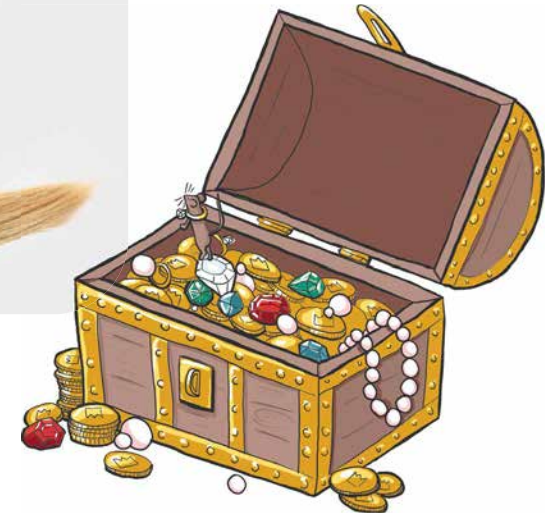

Rapunzel dress with tulle skirt, short arms and sequin details. Includes blonde braid diadem.

TUSS
BRAID DELUXE
BLONDE

F2555 One Size

Diadem with blonde braid. Pink satin ribbon and rose details. 75 cm long.