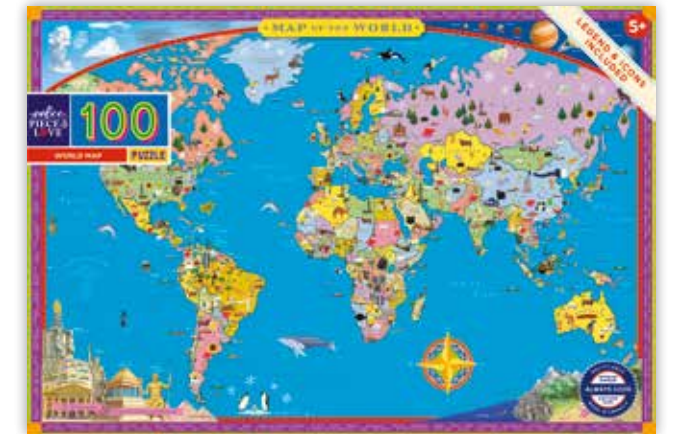

# Puzzle 100 pezzi

5+

Puzzle 61 x 41 cm | Euro 8,50 cad.

Beautiful World | PZBUW

Includes Legend & Icons!

World Map | PZWR2

Planet Earth | PZPNE

Dogs at Play | PZDAP