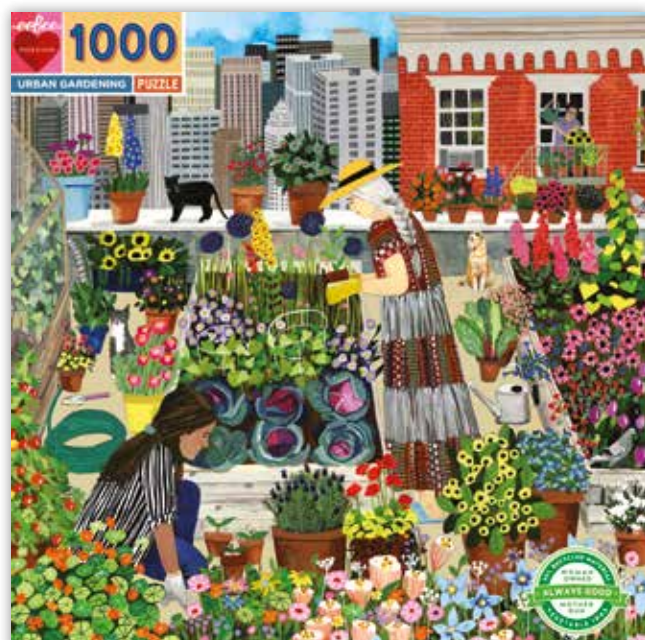

# Puzzle Quadrati 1000 pezzi

Puzzle: 58,5 x 58,5 cm | Poster incluso | Euro 12,50 cad.

English Cottage | PZTCGE *English Cottage Part 1*

Blue Kitchen | PZTBUK *English Cottage Part 2*

Songbirds Tree | PZTSBD