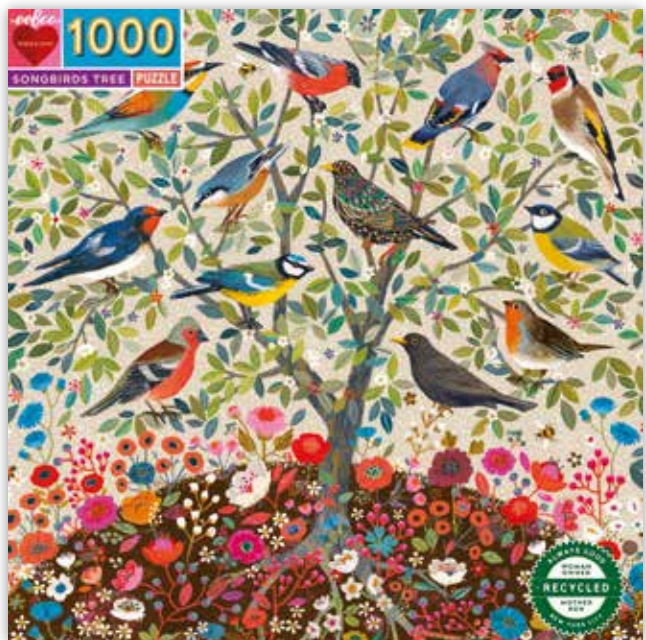

# Puzzle Quadrati 1000 pezzi

Puzzle: 58,5 x 58,5 cm | Poster incluso | Euro 12,50 cad.

English Cottage | PZTCGE *English Cottage Part 1*

Blue Kitchen | PZTBUK *English Cottage Part 2*

Songbirds Tree | PZTSBD