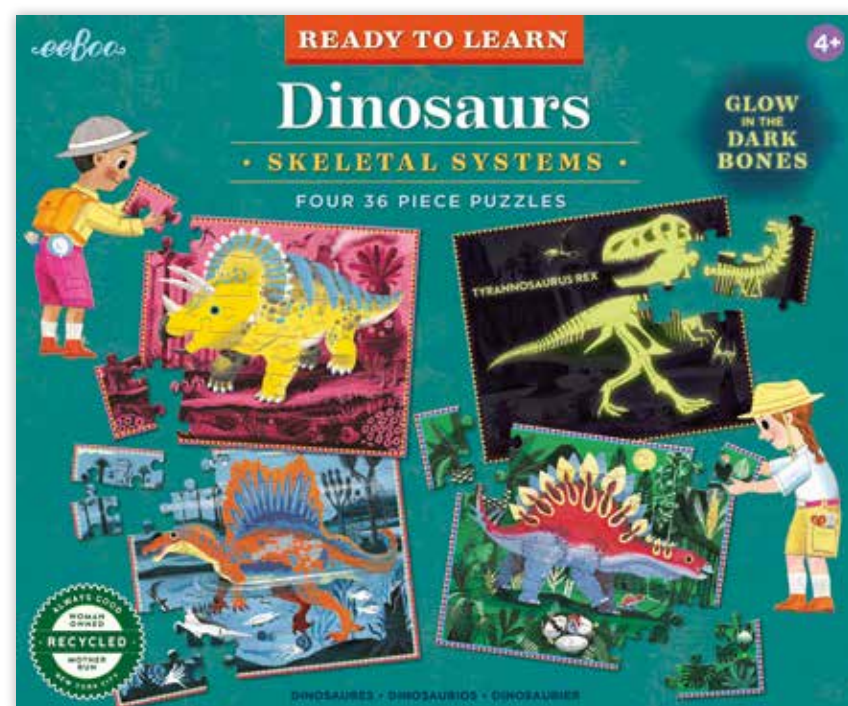

Set di 4 puzzle da 36 pezzi

4+

4 puzzle Dinosauri da 36 pezzi: T-Rex, Spinosauo, Triceratopo, e Stegosauo, con una sorpresa: spegni la luce per vedere il loro scheletro che brilla nel buio!

Scatola 30 x 25 x 5 cm | Include 4 puzzle con stampa fosforescente da 36 pz. | Dim. Puzzle: 31 x 26 cm
Euro 12,00 cad.

**GLOW
IN THE
DARK
BONES**